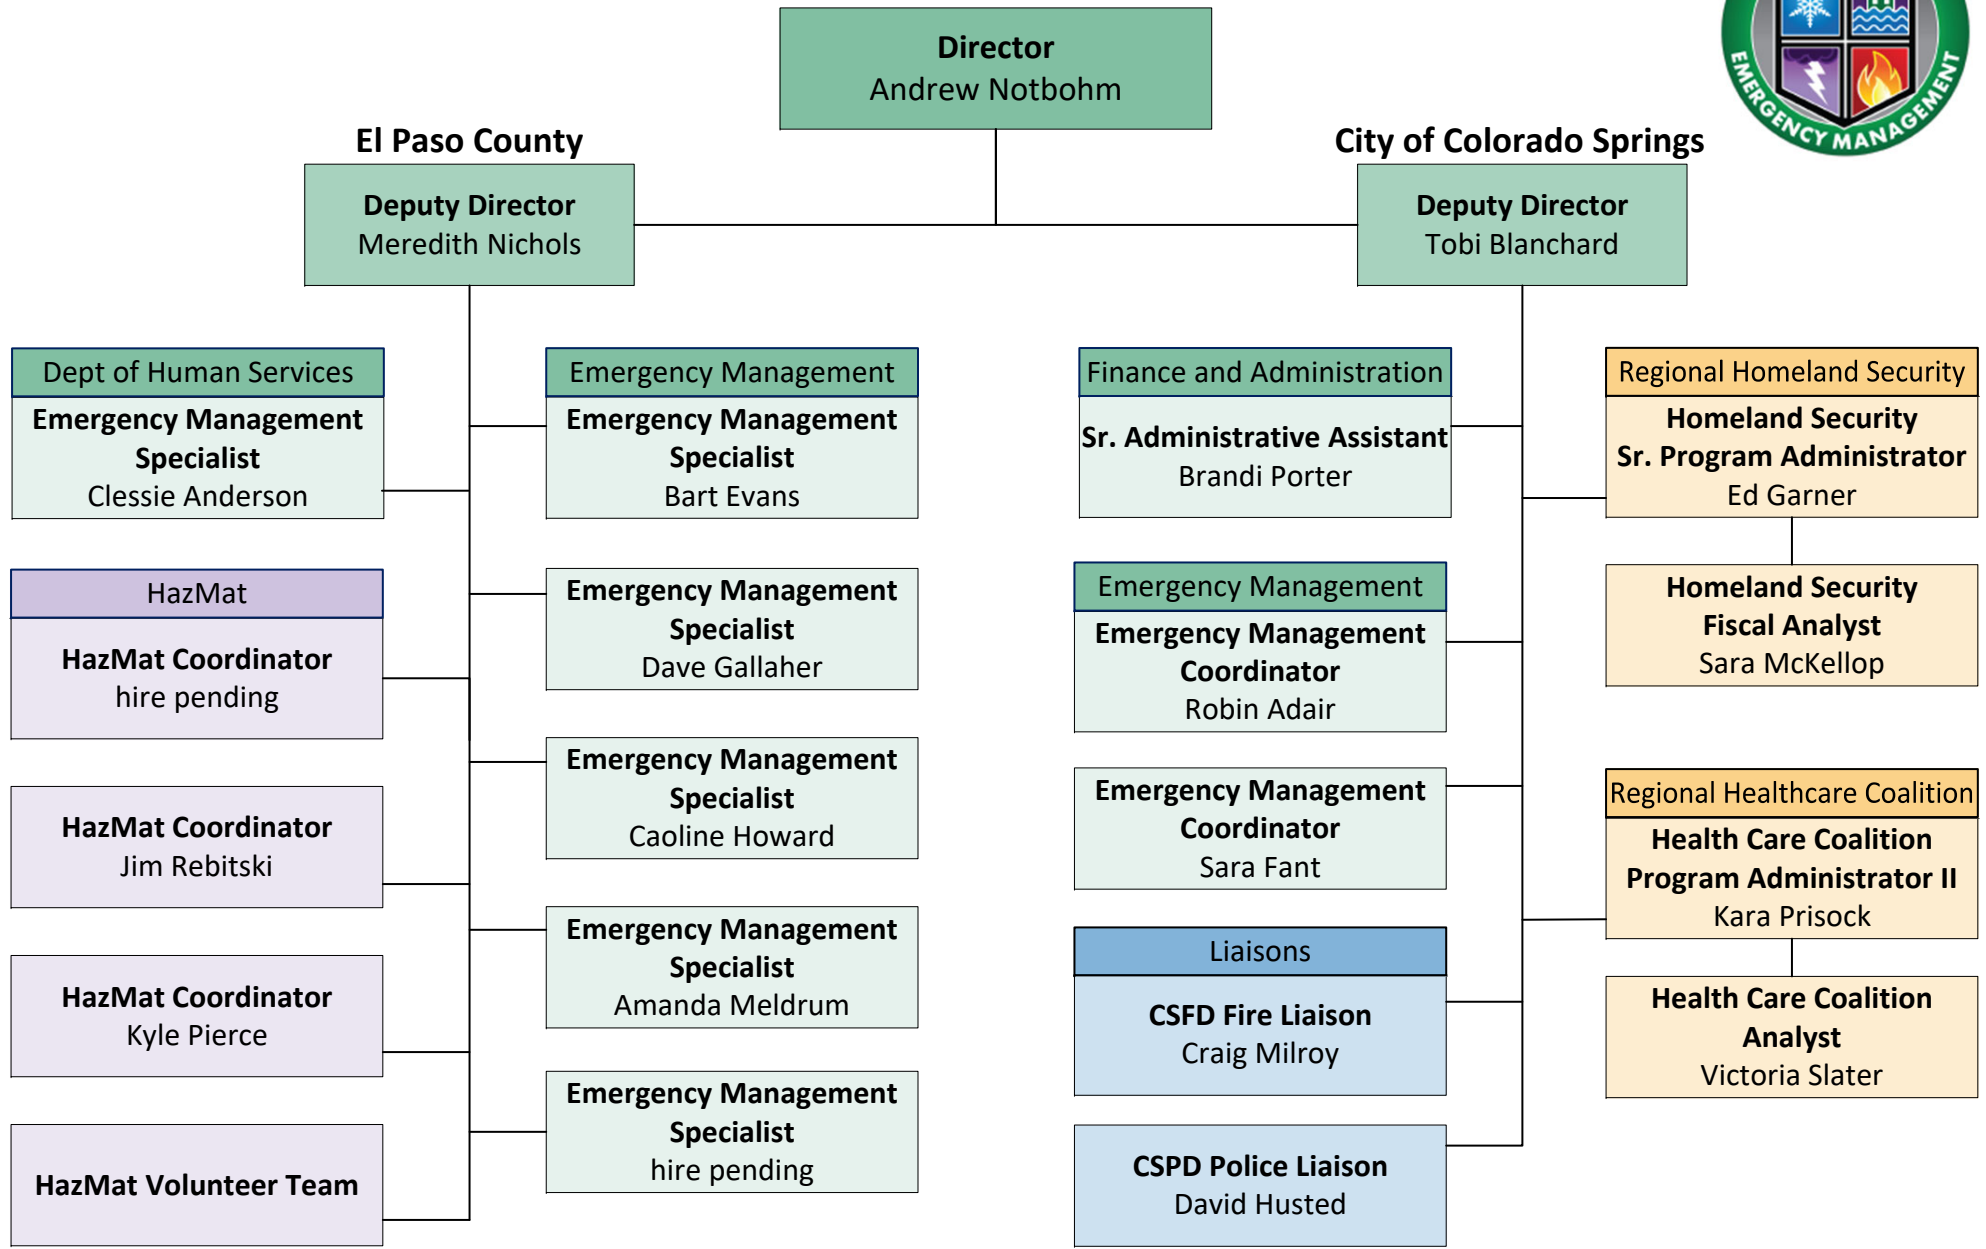

Pikes Peak Regional Office of Emergency Management

Volunteer Support

Community Emergency Response Team Volunteers (CERT)

Special Communications Unit (SCU)

Community Advancing Public Safety (CAPS)

Pikes Peak Regional Office of Emergency Management

Volunteer Support

Community Emergency Response Team Volunteers (CERT)
 Special Communications Unit (SCU)
 Community Advancing Public Safety (CAPS)