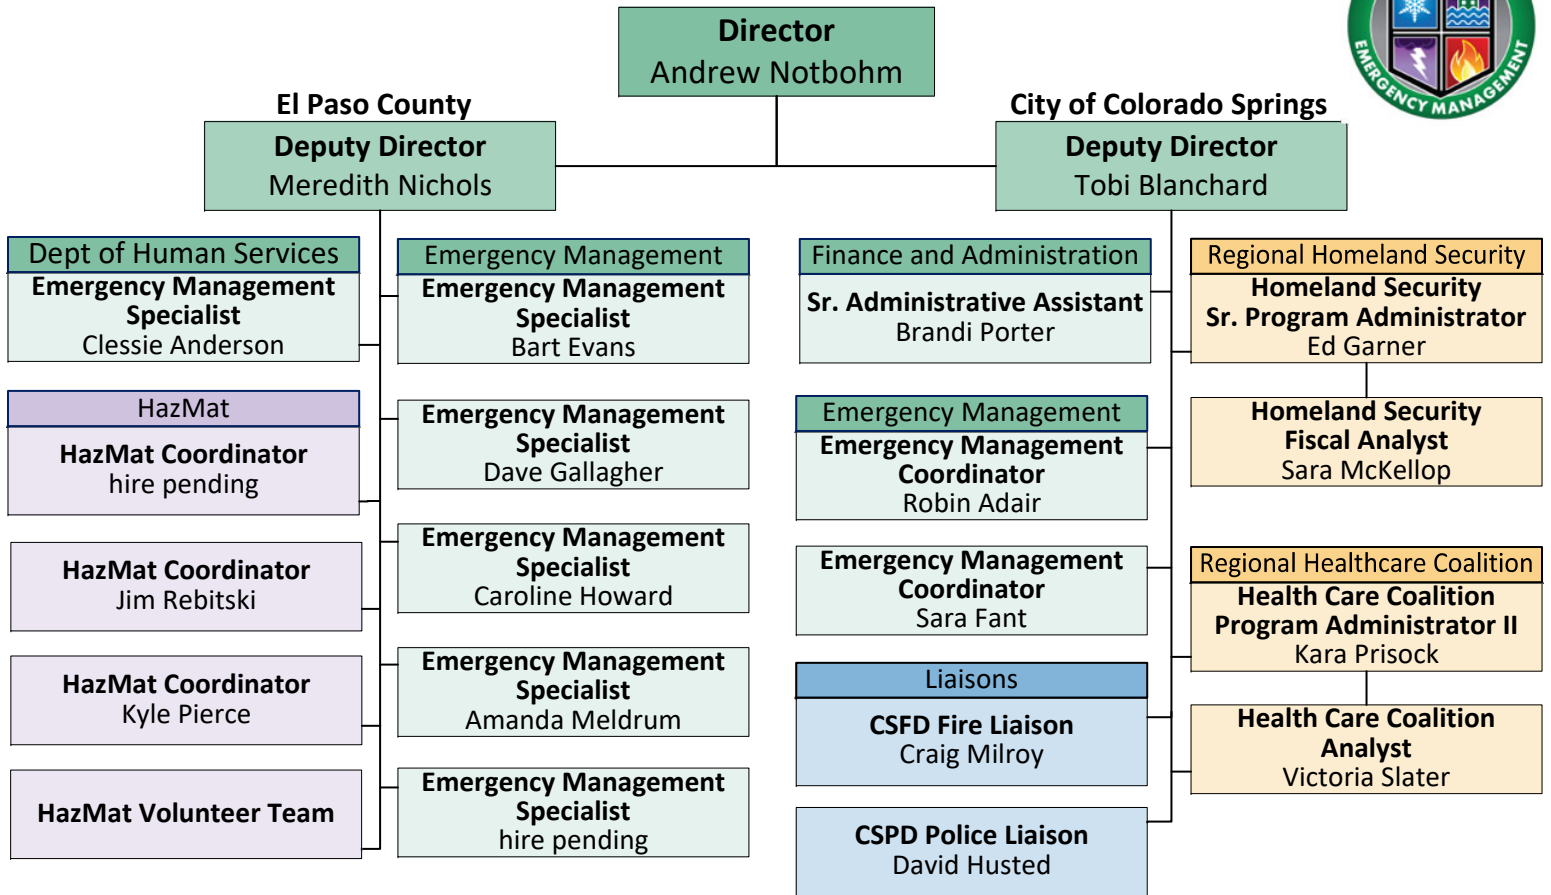

Pikes Peak Regional Office of Emergency Management

Volunteer Support

Community Emergency Response Team Volunteers (CERT)

Special Communications Unit (SCU)

Community Advancing Public Safety (CAPS)

Pikes Peak Regional Office of Emergency Management

Volunteer Support

Community Emergency Response Team Volunteers (CERT)
 Special Communications Unit (SCU)
 Community Advancing Public Safety (CAPS)